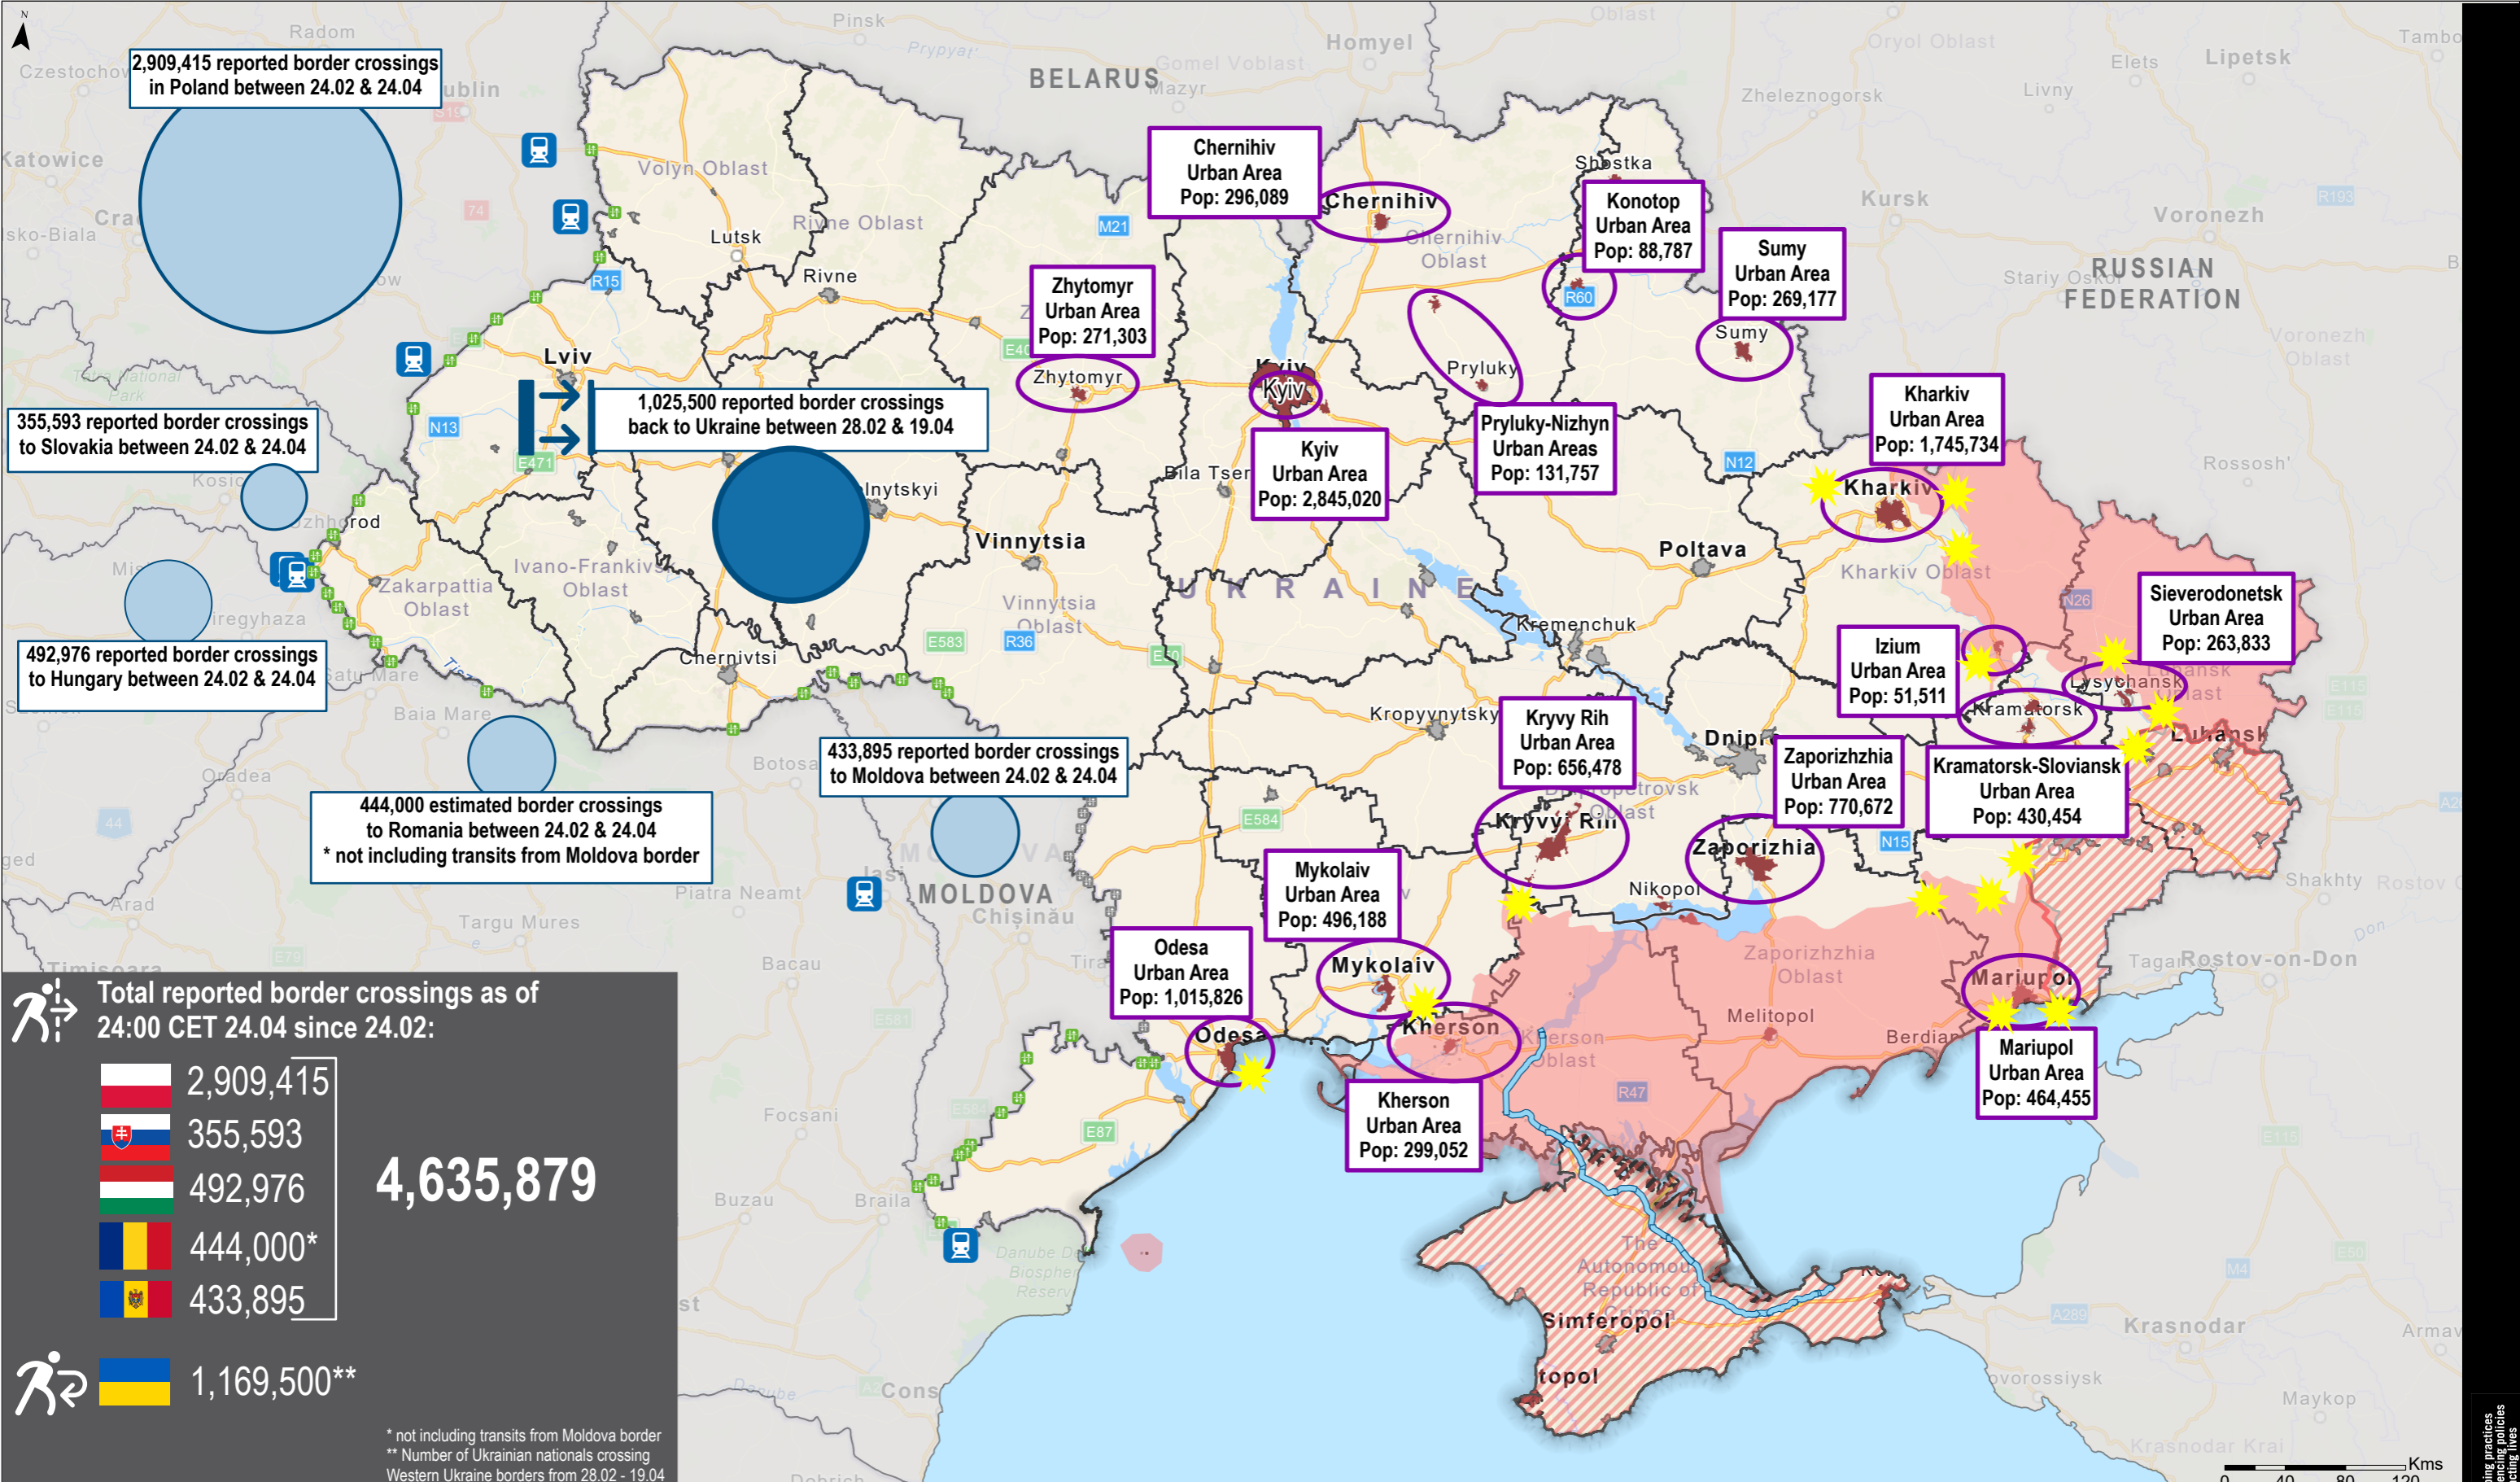

Ukraine

Displacement Overview of Conflict Areas & Border Crossings - as of 25 April 2022 06:00 CET

For Humanitarian Use Only
Production date : 25 Apr. 2022

Total reported border crossings as of 24:00 CET 24.04 since 24.02:

	2,909,415
	355,593
	492,976
	444,000*
	433,895
Total	4,635,879

1,169,500**

* not including transits from Moldova border
** Number of Ukrainian nationals crossing Western Ukraine borders from 28.02 - 19.04

Reported Train Reception Points

Urban Areas over 50,000

Urban Areas over 50,000 within proximity to current or recent conflict escalation

North Crimean Canal

Border crossing queue as of 06:00 25.04

- Less than 50 vehicles
- 51 to 100 vehicles
- Over 100 vehicles
- Other border crossings

Main areas of conflict (Source: Liveuamap)

Data sources:
Administrative boundaries & Population: OCHA
Conflict Escalation: liveuamap.com as of 25.04.2022
Reported train reception points: State Administration of Railway Transport of Ukraine "Ukrzaliznytsia"
Border Crossing figures: UNHCR, Western Border Guard Service of Ukraine. latest official reporting times vary between countries as of 24.04 24:00CET