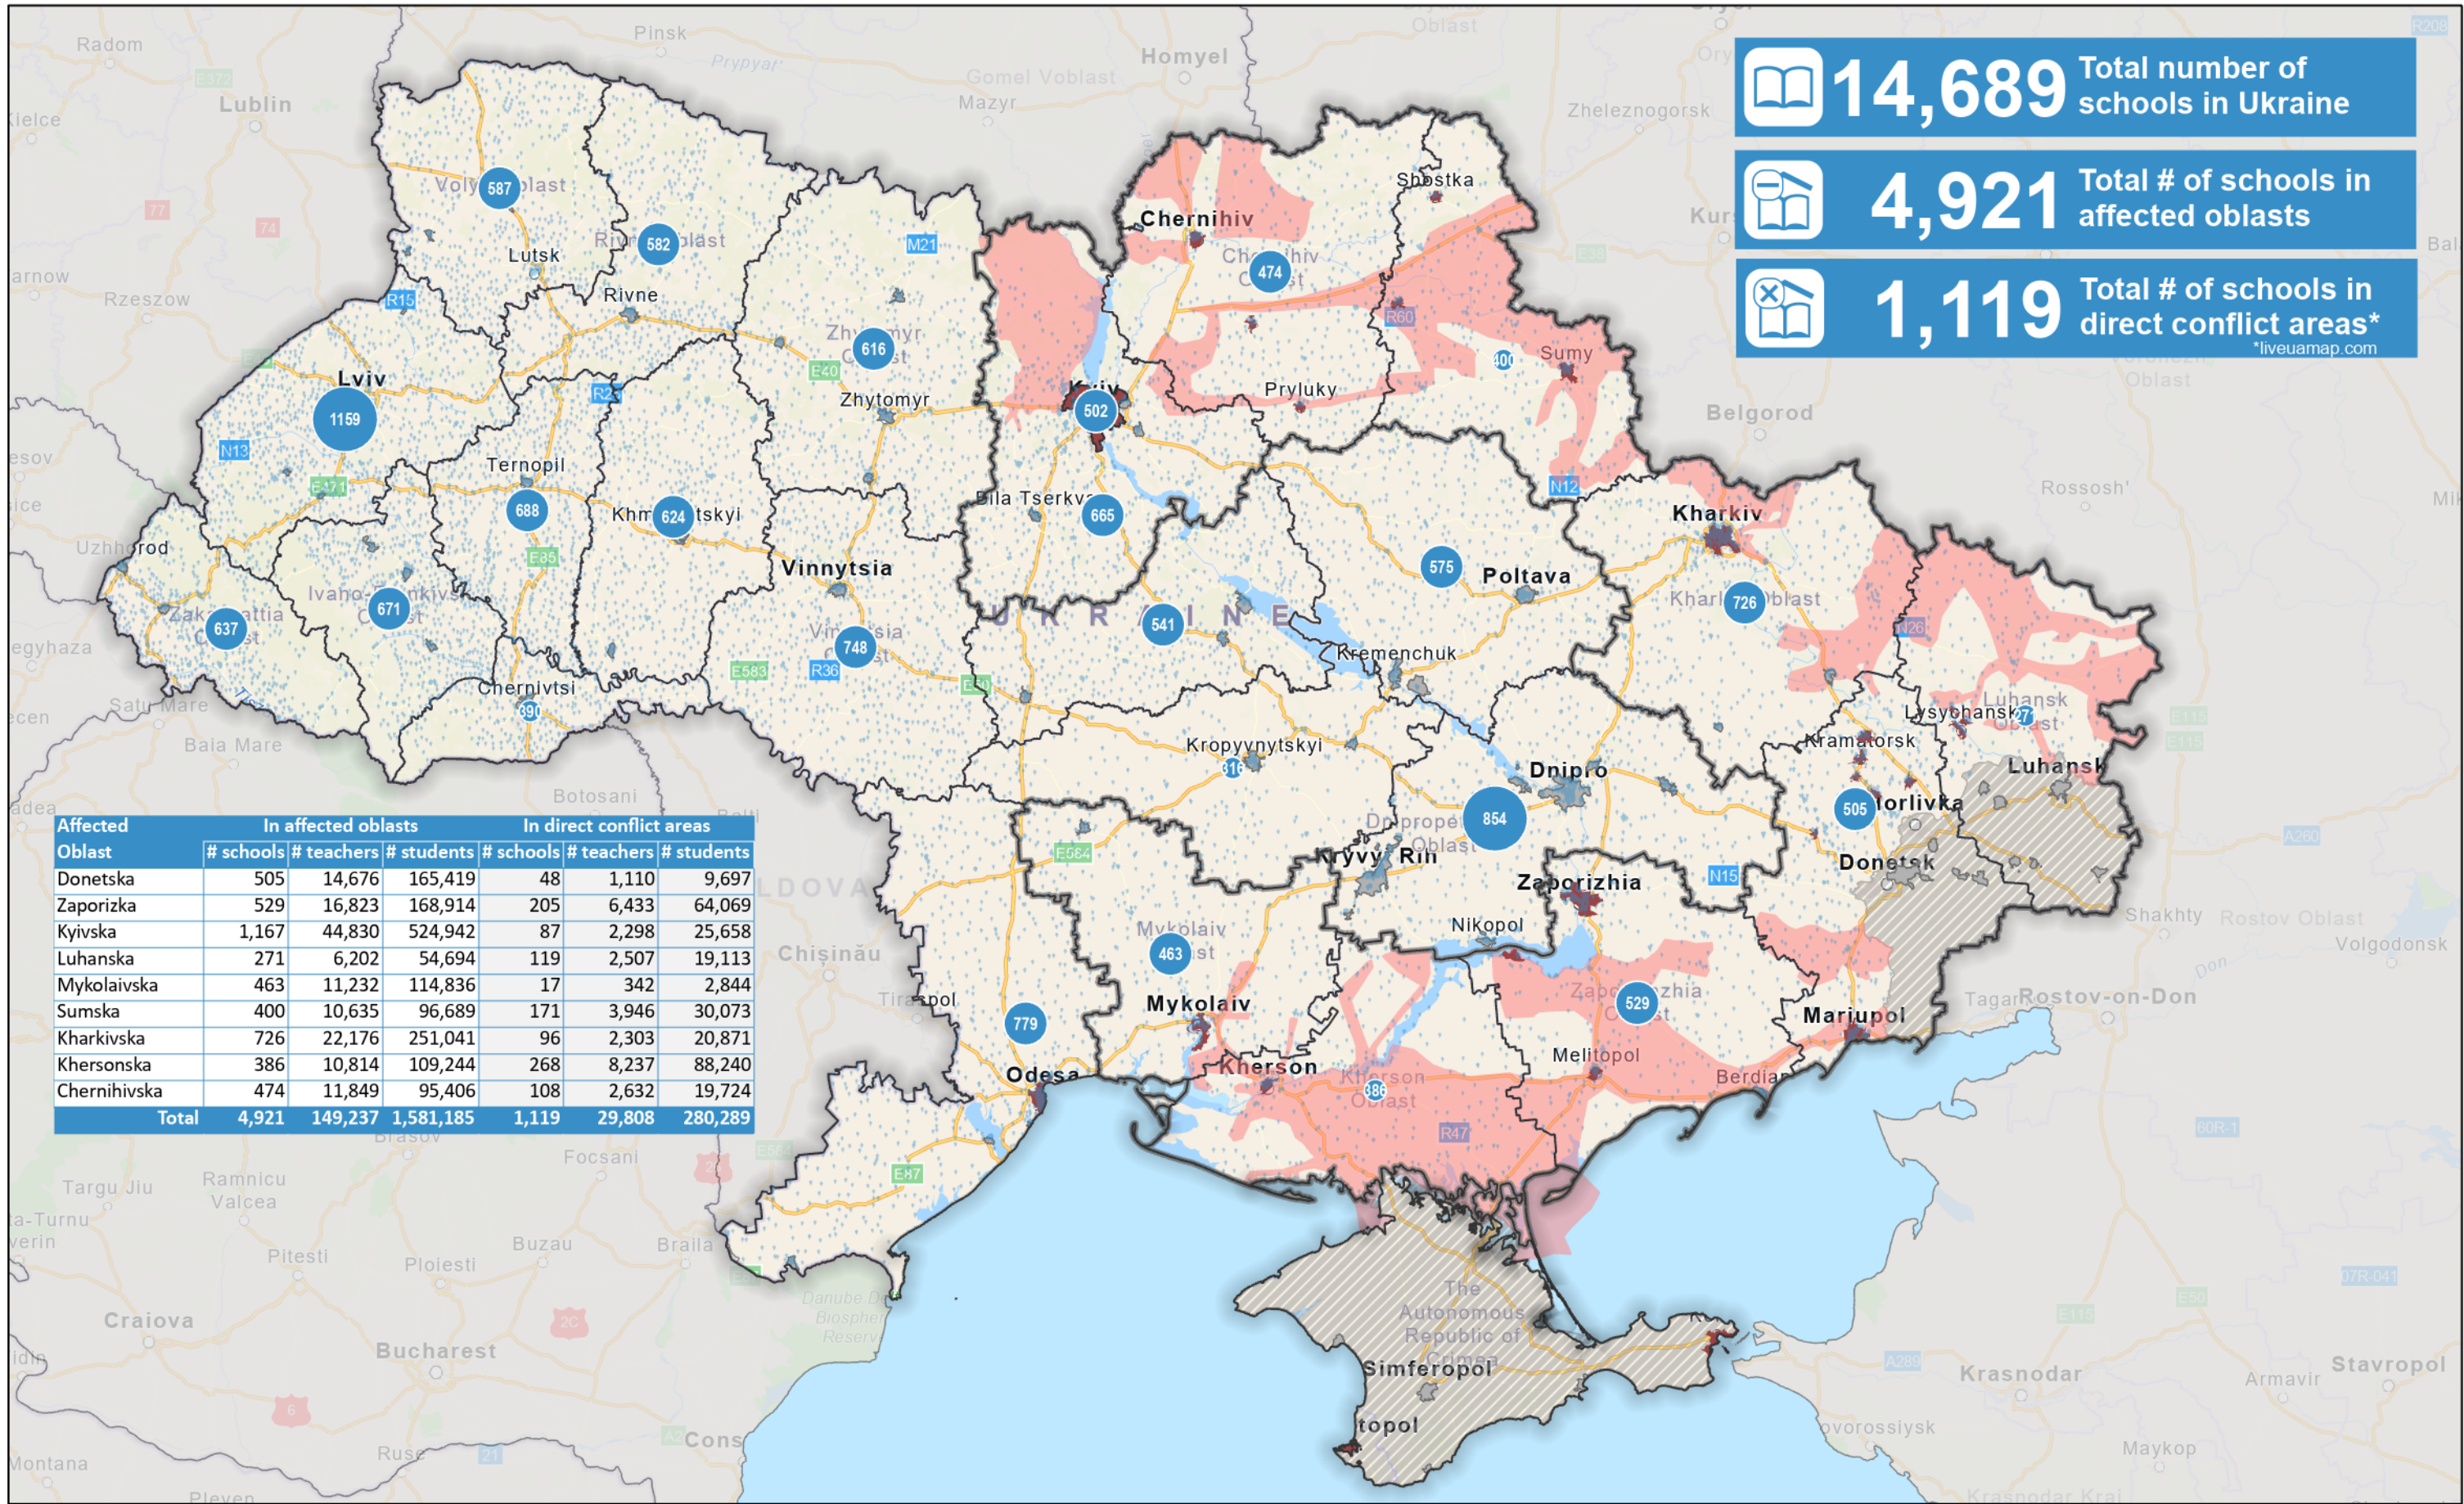

# Ukraine

## Crisis-Affected Educational Facilities (school figures from November 2020)

For Humanitarian Use Only  
Production date : 15 March 2022

# schools per Oblast

School Location

Oblast Boundaries

Data sources:

Administrative boundaries: OCHA  
Conflict escalation: liveuamap.com as of 15.03.2022  
Education facilities and school figures: UNICEF / Ministry of Education, November 2020